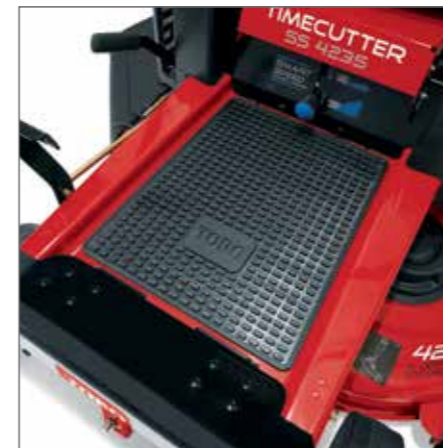

Anti-Vibration Floor Mat